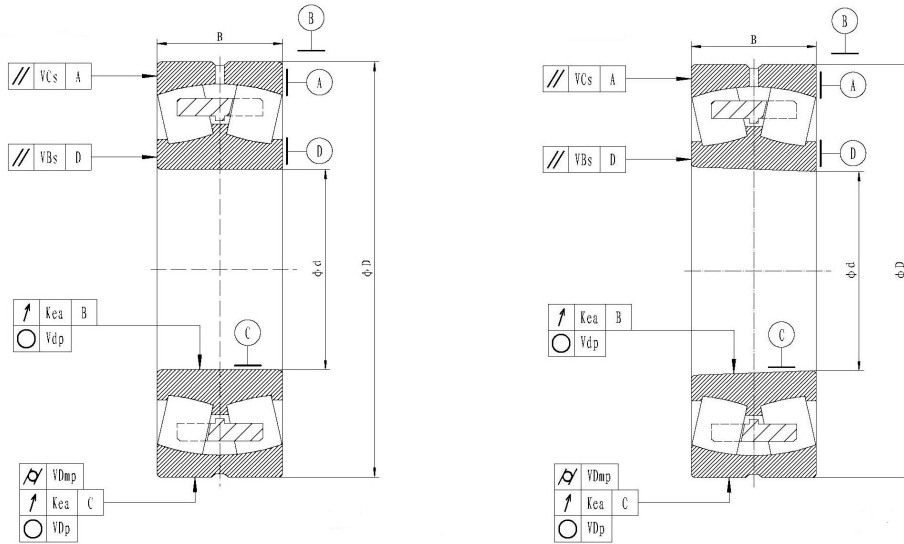

Luoyang Jiecheng Bearing Technology Co., Ltd

Tel:0086-379-68611678 Fax:0086-379-68611679

Email: sales@jcb-bearing.com

Product list of spherical roller bearing(21 series)

Bearing designation	Basic Dimension			limiting speed		rated load		RE.weight
	d	D	B	Grease	Oil	Cr	Cor	
21320CA	100	215	47	1700	2200	385.00	530	8.80
21320CAK	100	215	47	1700	2200	385.00	530	8.80
21322CA	110	240	50	1600	2000	460.00	630	12.00
21322CAK	110	240	50	1600	2000	460.00	630	12.00